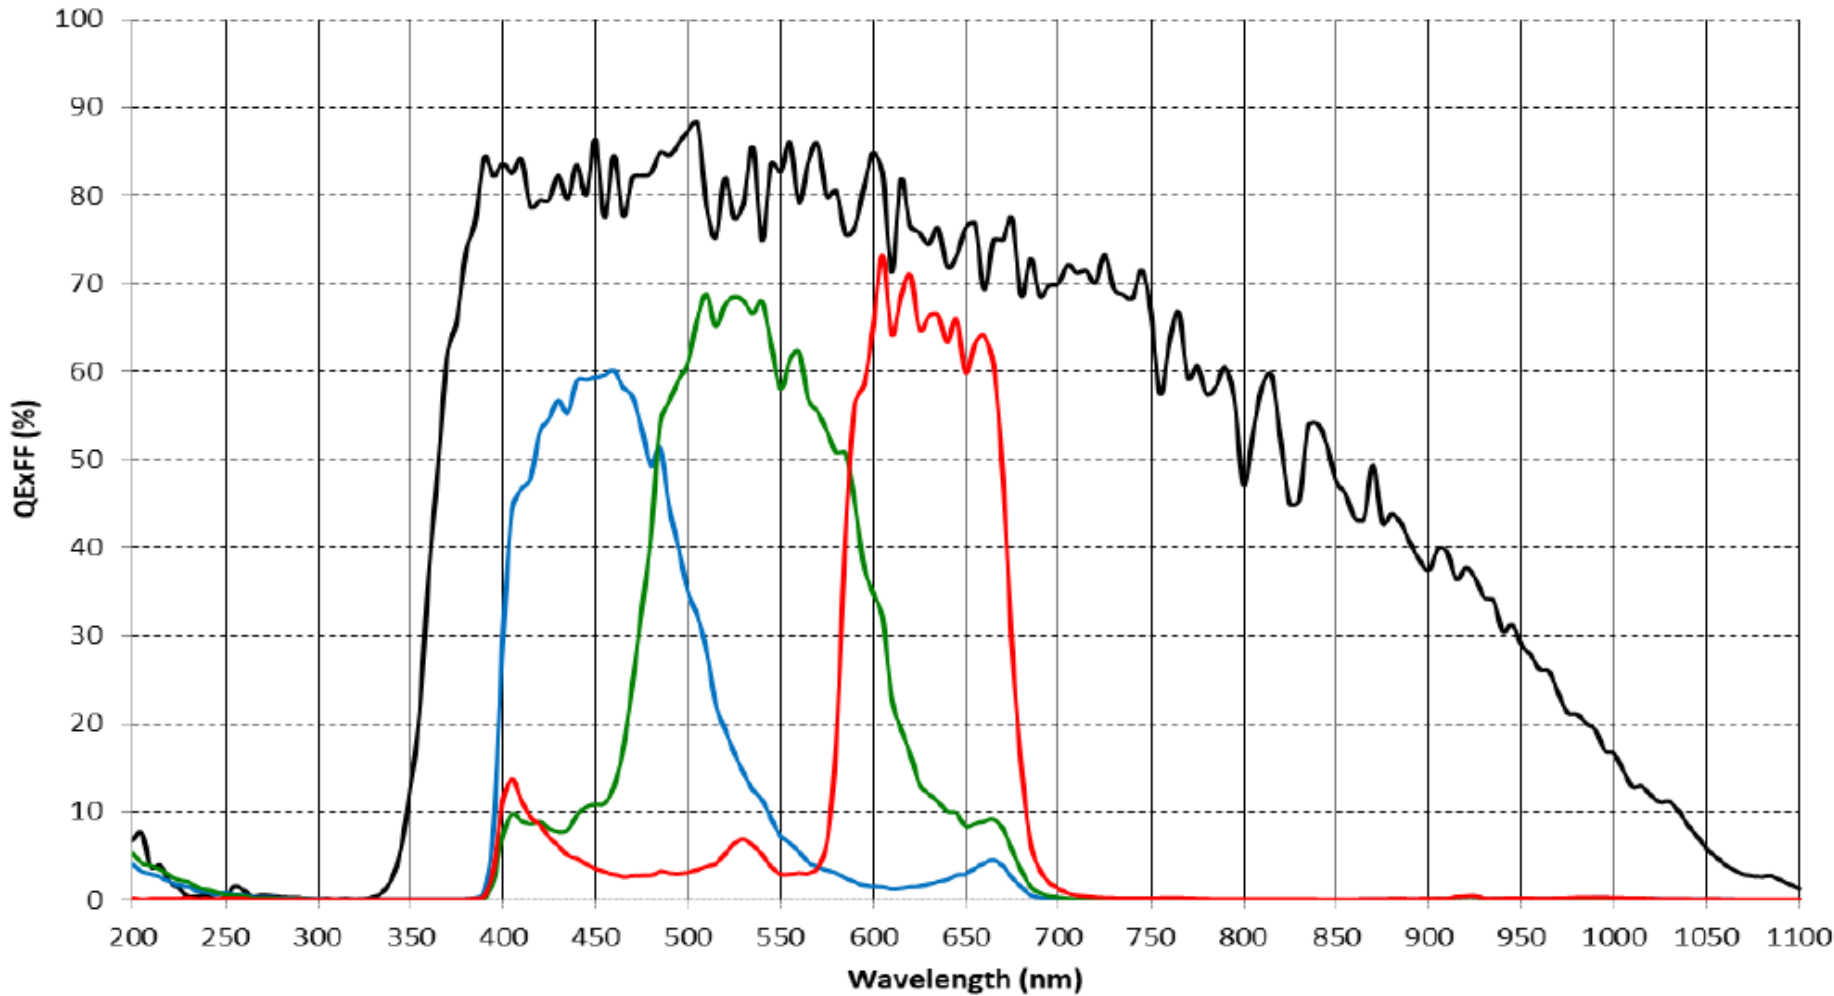

Spectral Response Curve Color and Monochrome

Phantom TE2010

Spectral Response Curve Color and Monochrome

Phantom TE2010