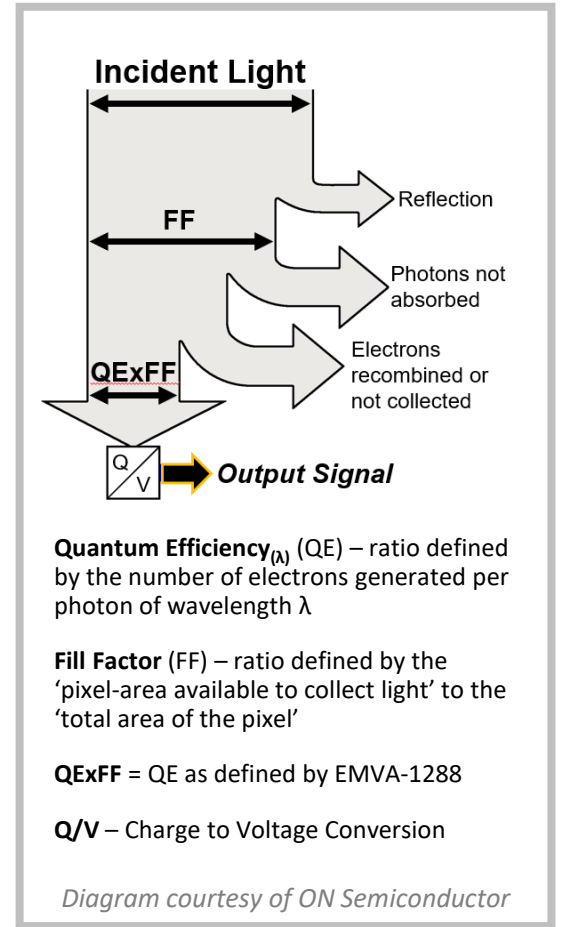

Spectral Response Curve Color and Monochrome

Phantom TE2010

Spectral Response Curve Color and Monochrome

Phantom TE2010