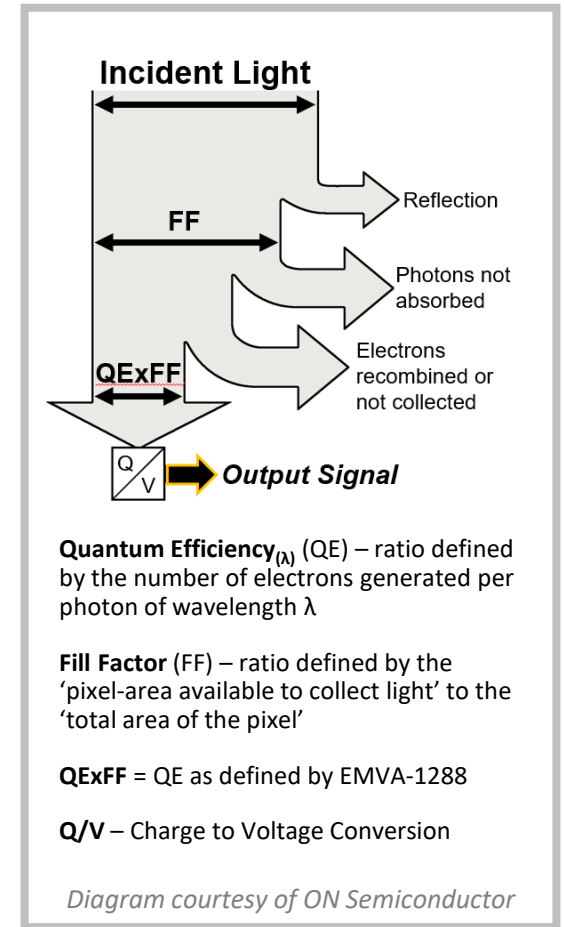

Spectral Response Curve Color and Monochrome

Phantom Miro C321, C321J, C321 AIR

Spectral Response Curve Color and Monochrome

Phantom Miro C321, C321J, C321 AIR