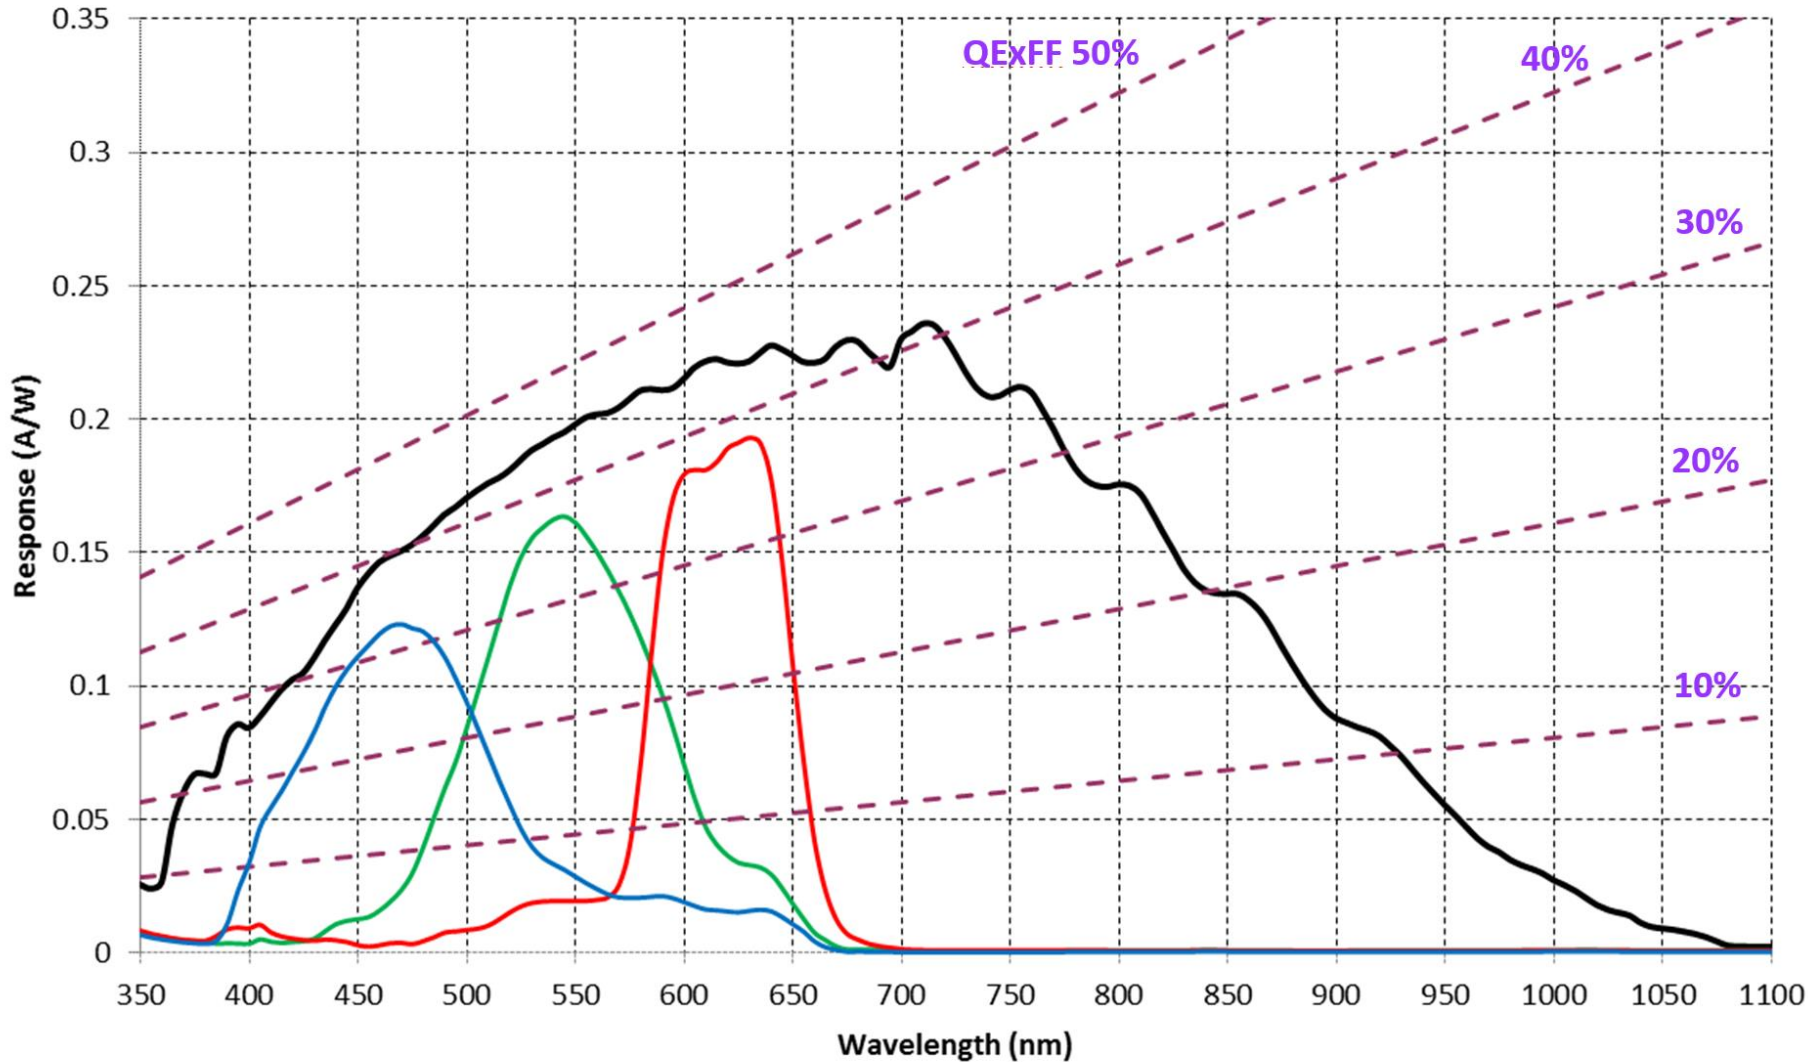

Spectral Response Curve Color and Monochrome

Phantom Miro C321, C321J, C321 AIR

Spectral Response Curve Color and Monochrome

Phantom Miro C321, C321J, C321 AIR