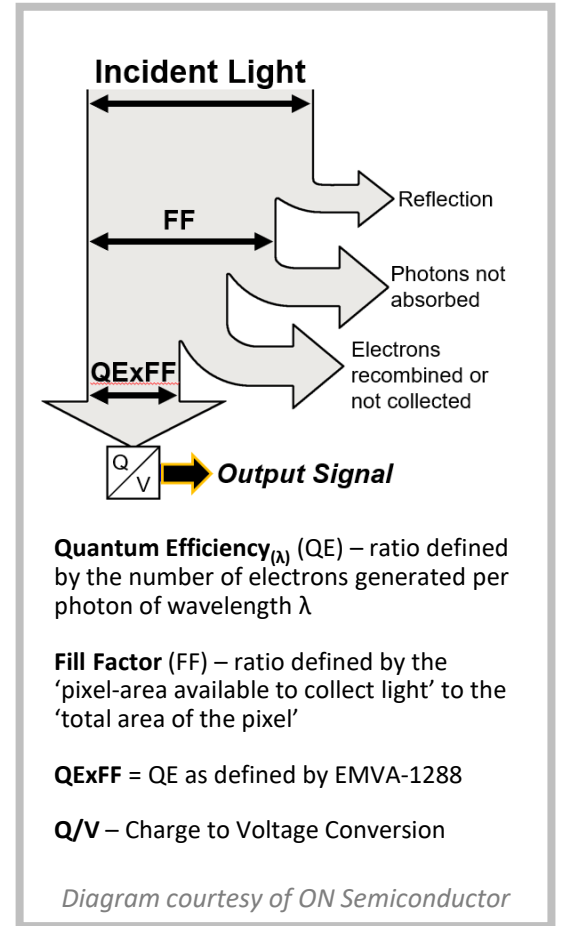

Spectral Response Curve Color and Monochrome

Phantom Miro C321, C321J

Spectral Response Curve Color and Monochrome

Phantom Miro C321, C321J