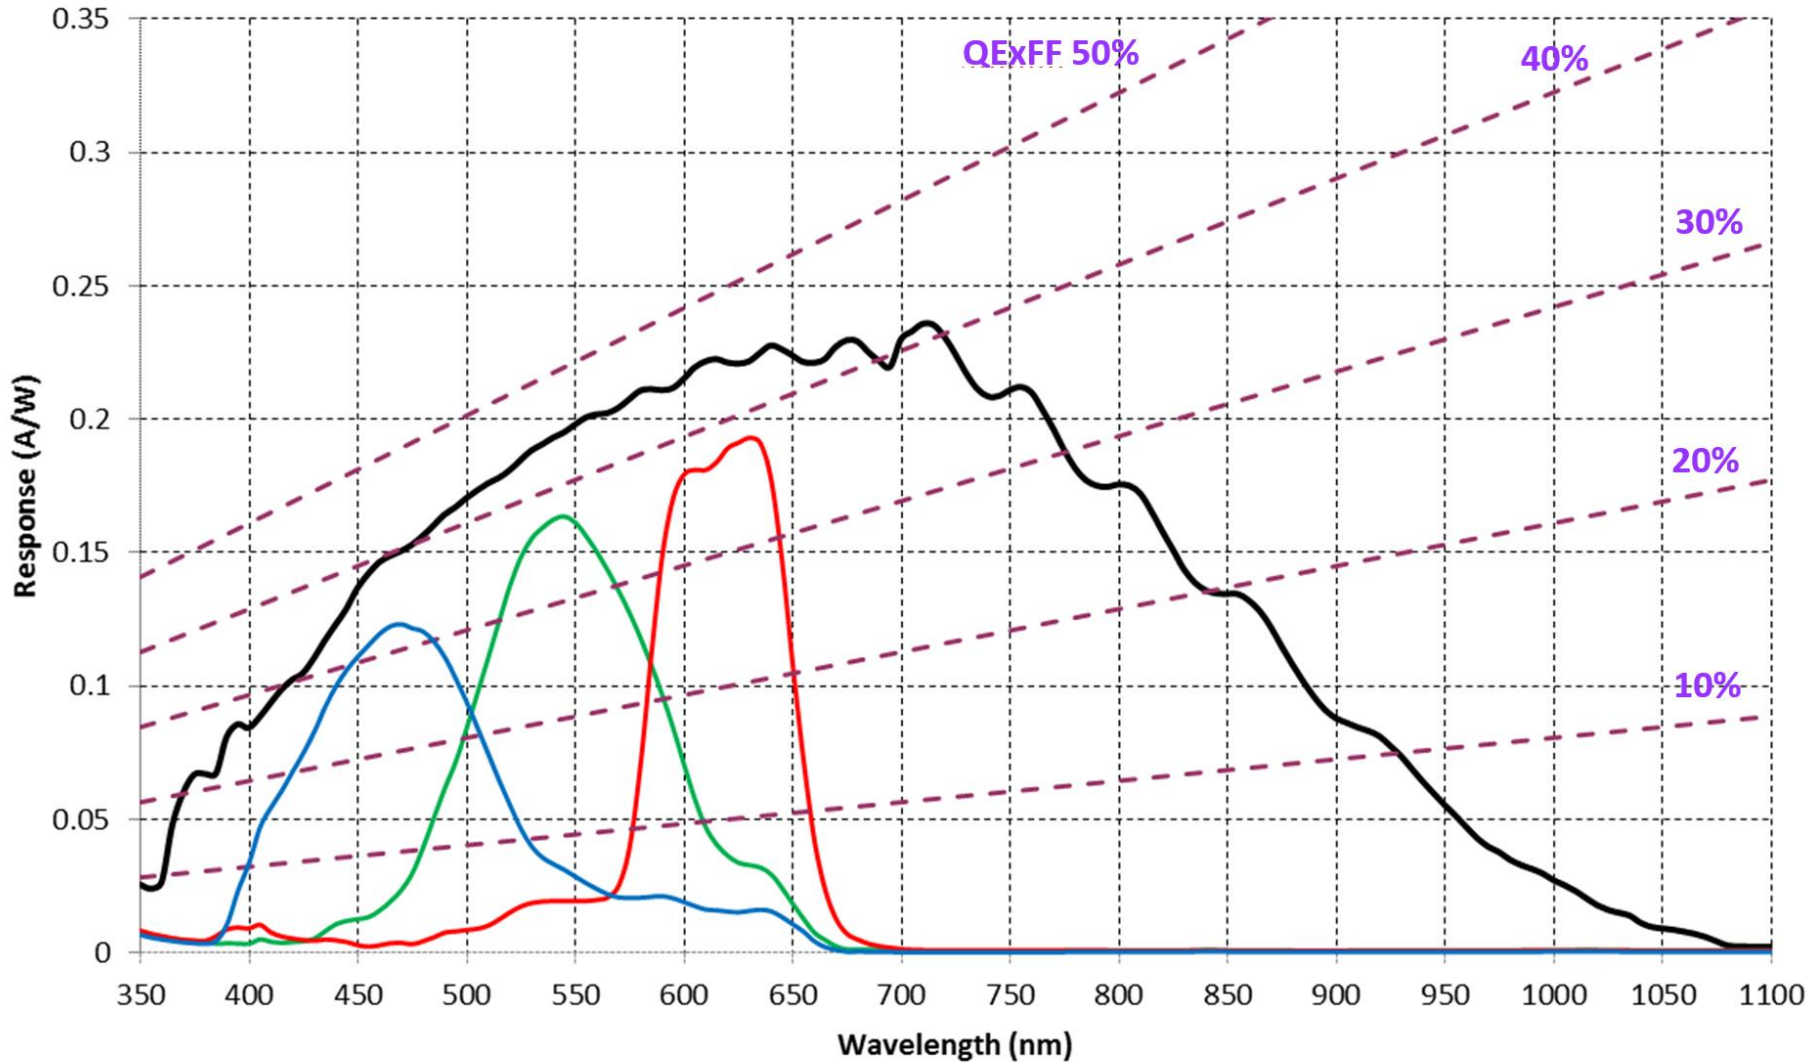

Spectral Response Curve Color and Monochrome

Phantom Miro C321, C321J

Spectral Response Curve Color and Monochrome

Phantom Miro C321, C321J