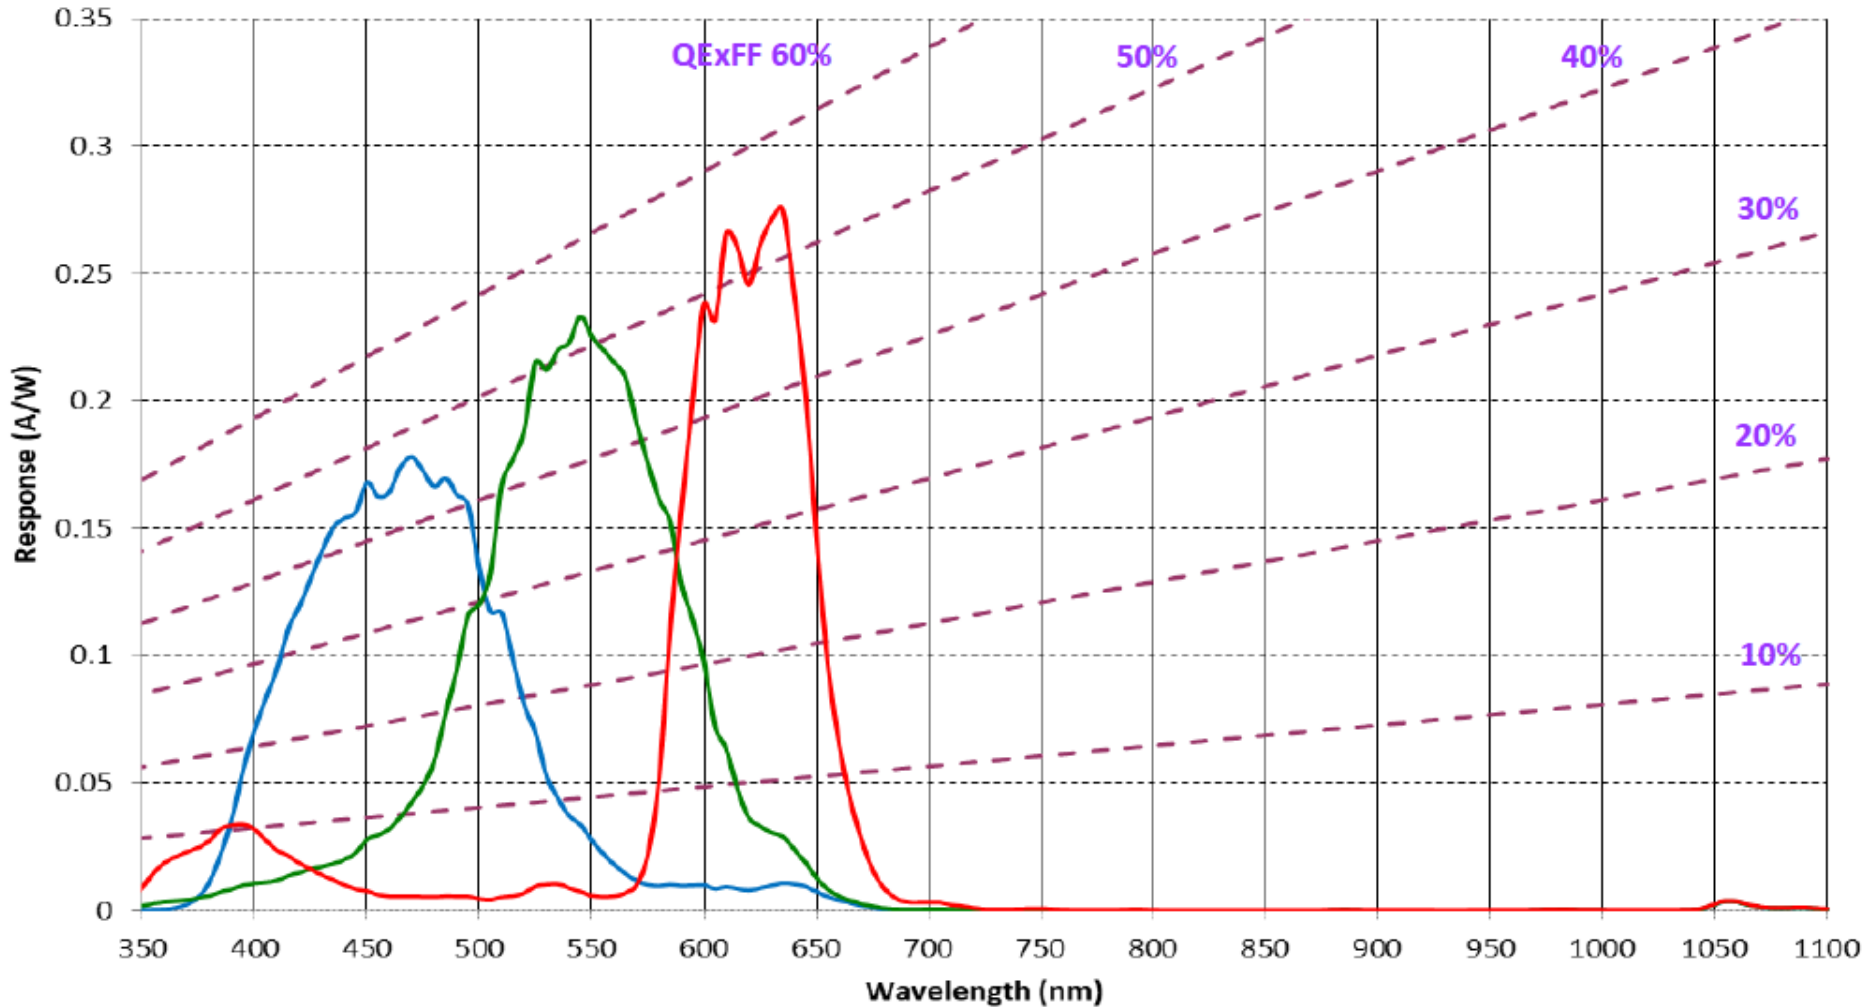

Spectral Response Curve Color (mono not available)

Phantom VE04K 990, 590

Spectral Response Curve Color (mono not available)

Phantom VE04K 990, 590