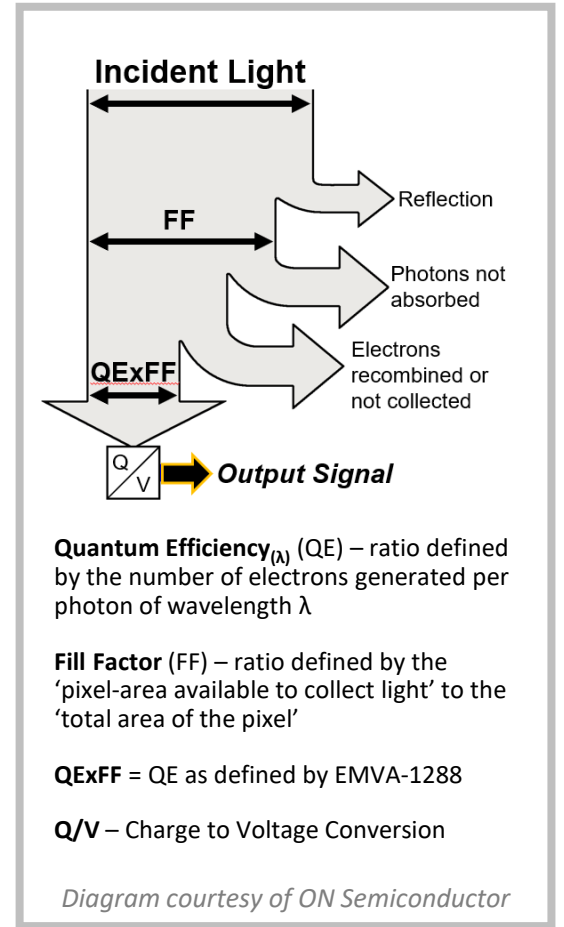

Spectral Response Curve Color (mono not available)

Phantom VE04K 990, 590

Spectral Response Curve Color (mono not available)

Phantom VE04K 990, 590