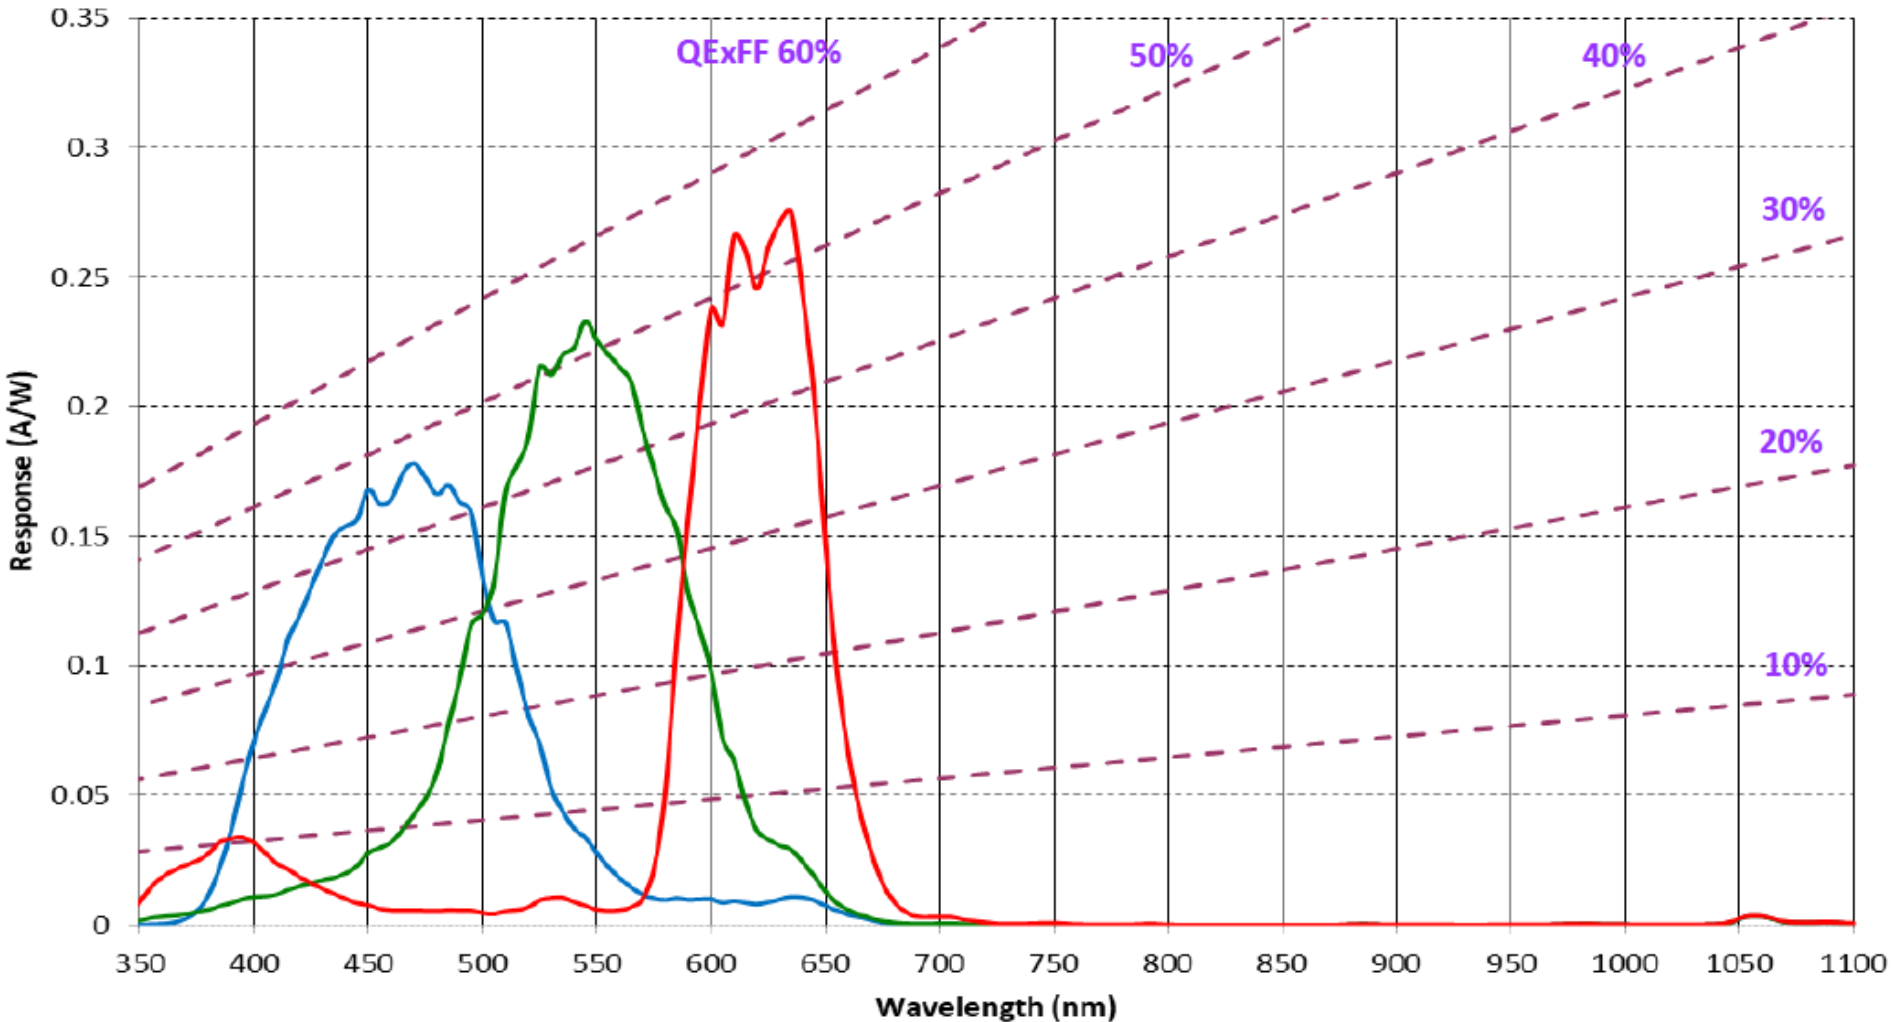

# Spectral Response Curve Color (Monochrome not available)