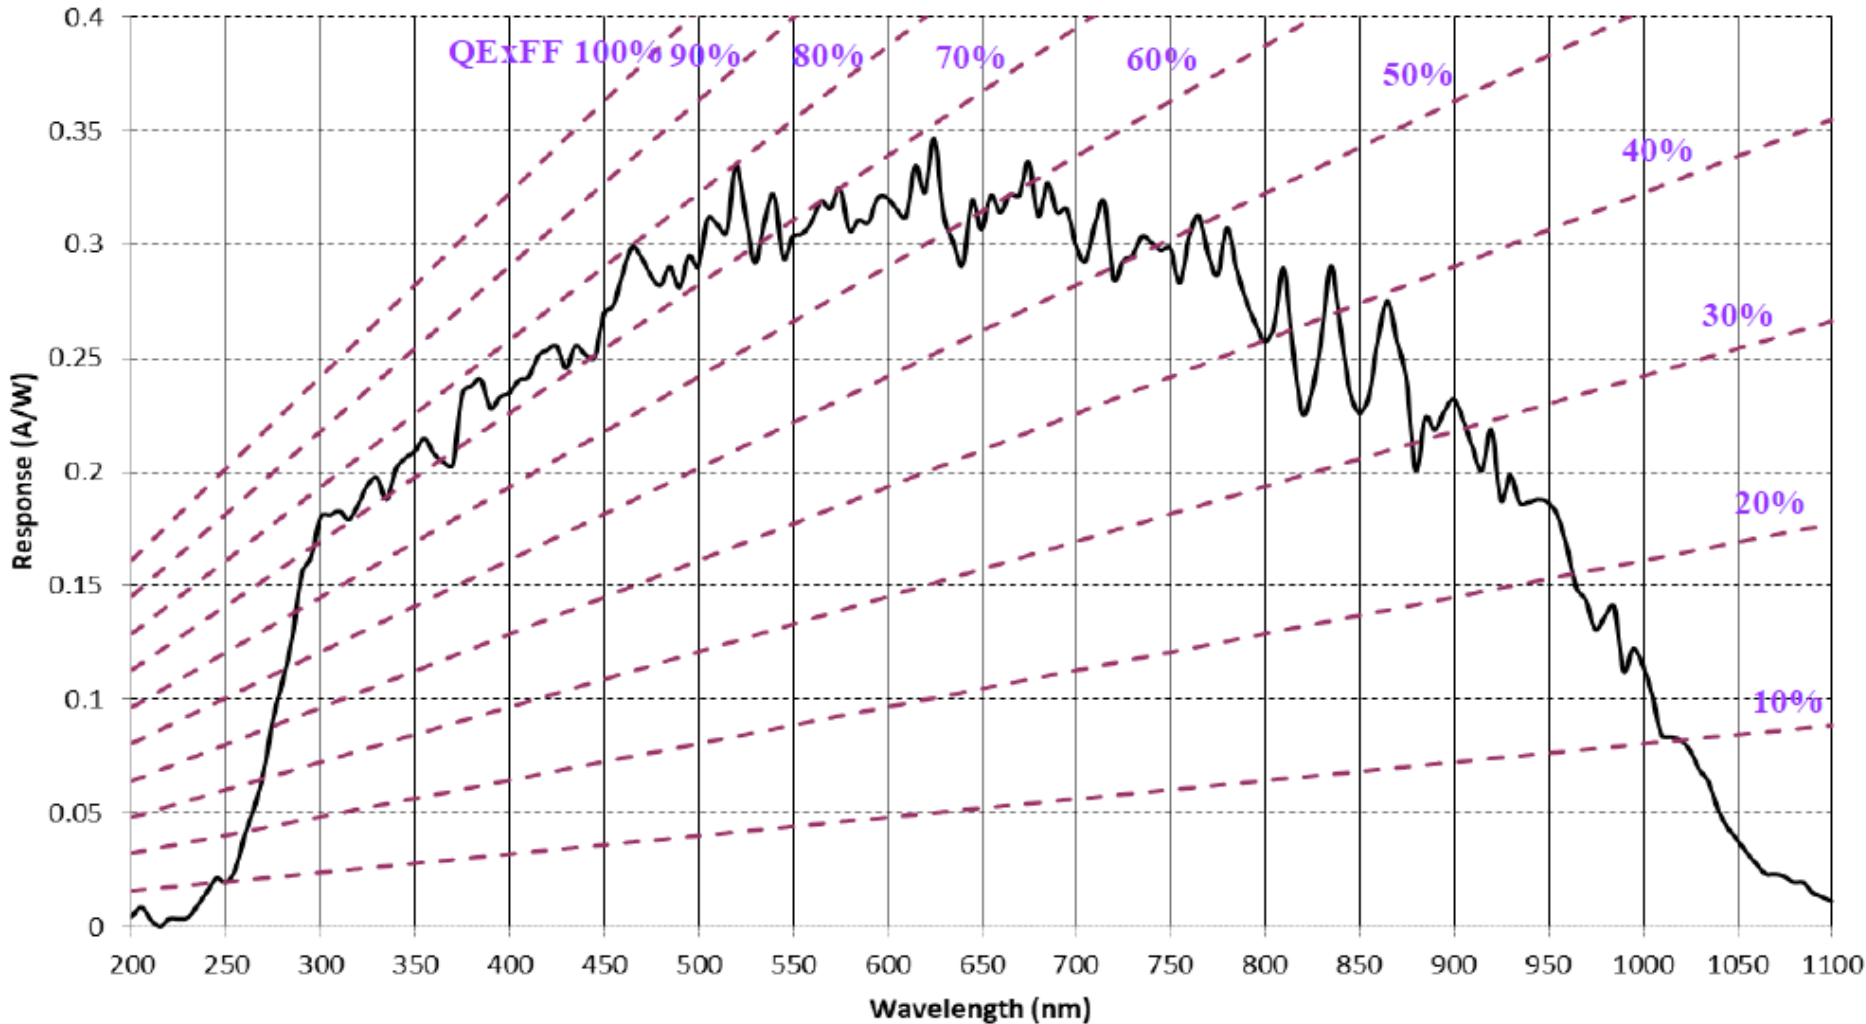

# Spectral Response Curve UV (Monochrome only)