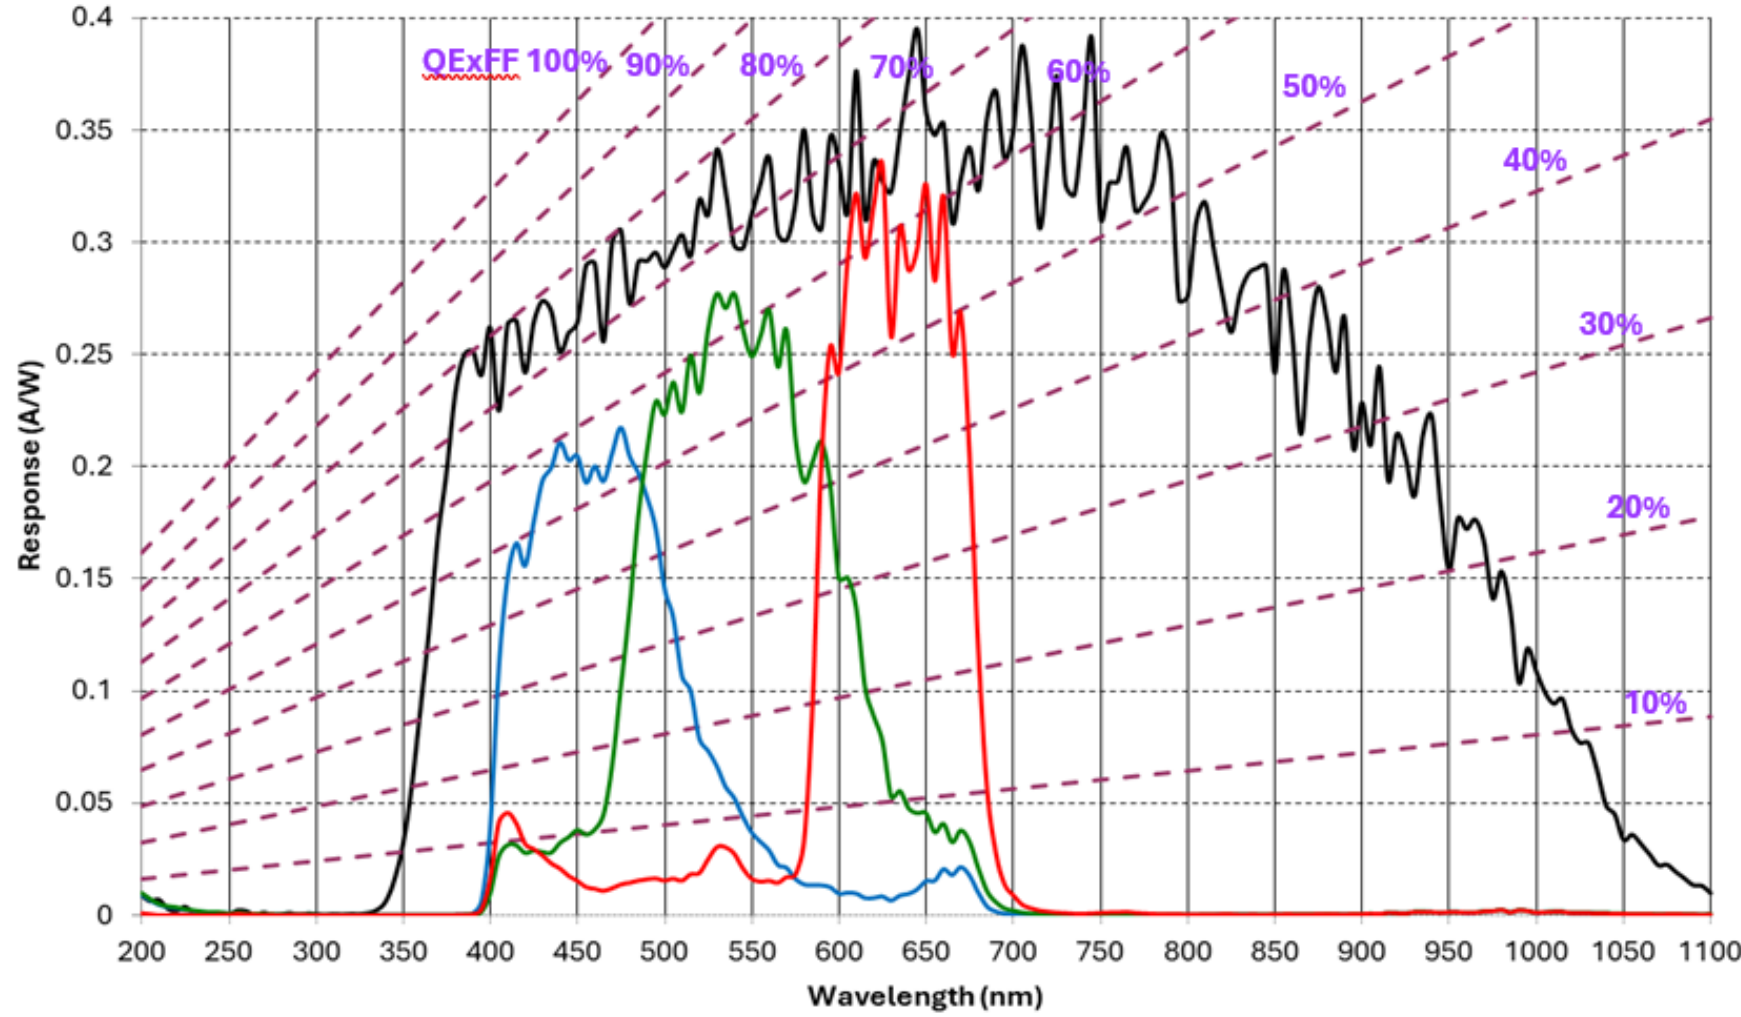

# Spectral Response Curve Color and Monochrome